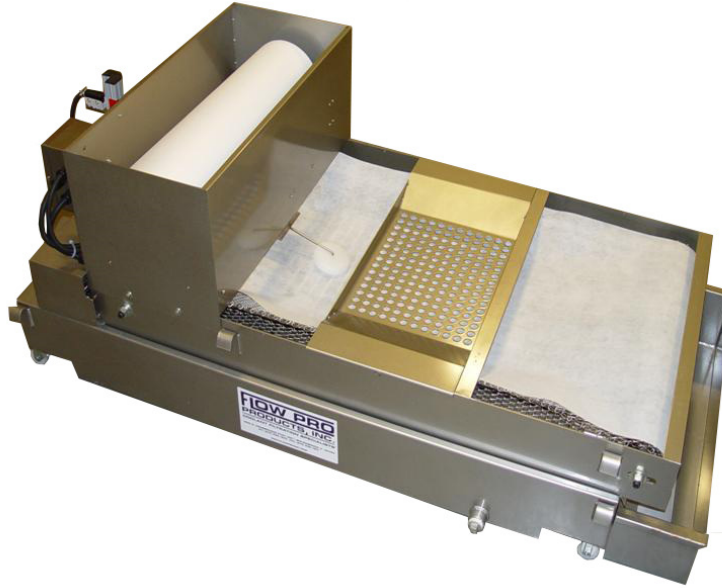

PAPER BED FILTRATION SYSTEM FP MODELS

Applications

- Grinding
- Metal working
- Sawing
- Honing
- Parts washing
- Metal Finishing
- Water Treating

VALUE LINE PAPER BED FILTRATION SYSTEM

The Value Line Model FP Paper Bed Filtration System is designed specifically with a lower cost solution in mind. Rugged steel construction allows for years of dependability along with superior filtration capability. The Model FP features a shuttle style chain connected to woven wire edges, allowing smooth movement and even indexes. Level float switch control circuit for dependable media advance cycles.

Like our standard line of paper bed systems, each unit is configured by filter area and flow rate, the FP models are available in sizes from 7 to 70 gallons per minute. These flow rates are based on water based coolant. Flow rates for oil applications are reduced by 50%

* Flow rates are based on water based coolant applications. Flow rates on the oil applications are reduced by 50%.
Dimensions are in inches

Standard equipment included:

- Immersion type seal-less clean fluid pump
- Casters mounted to coolant tank on Model FP-5.5 through FP-10
- Sealed micro switch type level float switch
- 208/230/3/60 VAC or 460/3/60 VAC supply voltages
- 100 yd. filter paper starter roll included
- Grey industrial paint finish