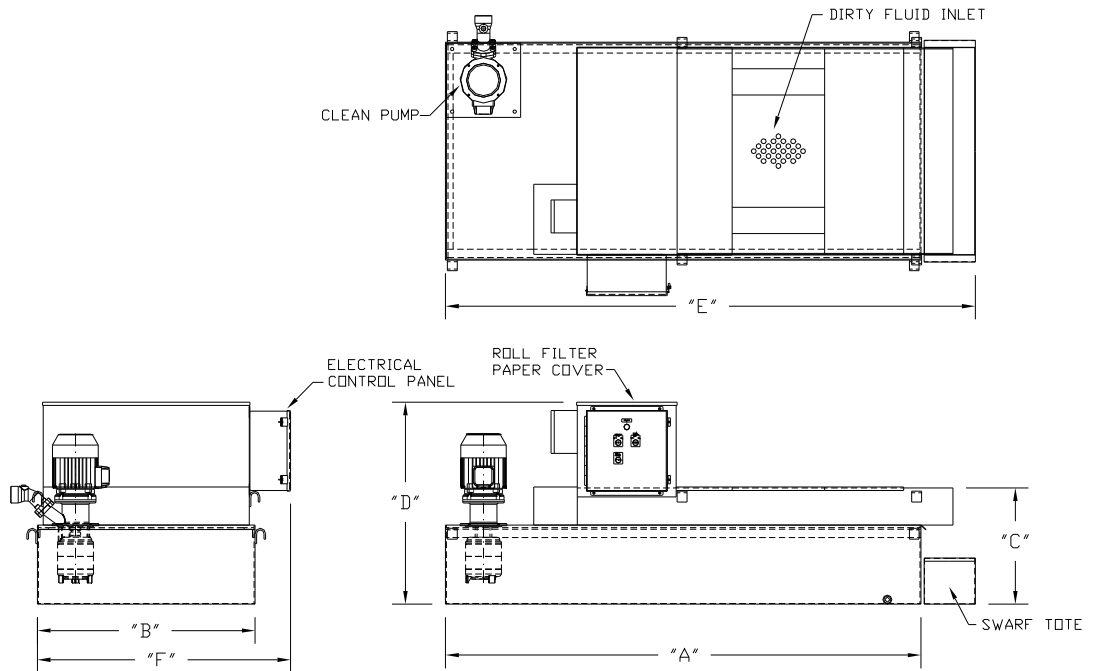

PAPER BED FILTRATION SYSTEM FP MODELS

Model	Filter Area (sq. ft)	Flow Rate (GPM)	Paper Width	Pump HP	Tank Capacity	A	B	C	D	E	F
FP-3	3	0-7	19.5	1/8	26	33.5	23.5	15	26	41.5	28
FP-5.5	5.5	7-20	19.5	1/4	42	55	25.25	15	26	59	28
FP-10	10	20-35	27	1/2	69	63	33	15	29	79	36
FP-12	12	35-50	39	1	169	67	52	17	29	75	52
FP-18	18	50-70	39	1	230	91	52	17	29	99	52

* Flow rates are based on water based coolant applications. Flow rates on the oil applications are reduced by 50%.
Dimensions are in inches

Standard equipment included:

- Immersion type seal-less clean fluid pump
- Casters mounted to coolant tank on Model FP-5.5 through FP-10
- Sealed micro switch type level float switch
- 208/230/3/60 VAC or 460/3/60 VAC supply voltages
- 100 yd. filter paper starter roll included
- Grey industrial paint finish

Special features available upon request

Phone: (815) 836-1900 Fax: (815) 836-1901

618 Anderson Drive, Suite A, Romeoville, IL 60446

WWW.FLOWPROINC.COM

FLOW PRO
PRODUCTS, INC.