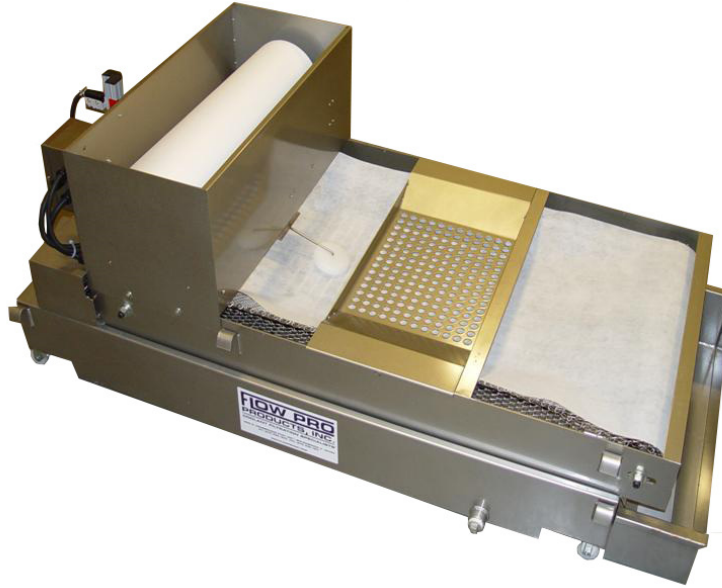

PAPER BED FILTRATION SYSTEM FP MODELS

Applications

- Grinding
- Metal working
- Sawing
- Honing
- Parts washing
- Metal Finishing
- Water Treating

VALUE LINE PAPER BED FILTRATION SYSTEM

The Value Line Model FP Paper Bed Filtration System is designed specifically with a lower cost solution in mind. Rugged steel construction allows for years of dependability along with superior filtration capability. The Model FP features a shuttle style chain connected to woven wire edges, allowing smooth movement and even indexes. Level float switch control circuit for dependable media advance cycles.

Like our standard line of paper bed systems, each unit is configured by filter area and flow rate, the FP models are available in sizes from 7 to 70 gallons per minute. These flow rates are based on water based coolant. Flow rates for oil applications are reduced by 50%

Phone: (815) 836-1900 Fax: (815) 836-1901

618 Anderson Drive, Suite A, Romeoville, IL 60446

WWW.FLOWPROINC.COM

COPYRIGHT© FLOWPRO PRODUCTS, INC. 2014 ALL RIGHTS RESERVED

**FLOW PRO
PRODUCTS, INC.**

PAPER BED FILTRATION SYSTEM FP MODELS

* Flow rates are based on water based coolant applications. Flow rates on the oil applications are reduced by 50%.
Dimensions are in inches

Standard equipment included:

- Immersion type seal-less clean fluid pump
- Casters mounted to coolant tank on Model FP-5.5 through FP-10
- Sealed micro switch type level float switch
- 208/230/3/60 VAC or 460/3/60 VAC supply voltages
- 100 yd. filter paper starter roll included
- Grey industrial paint finish